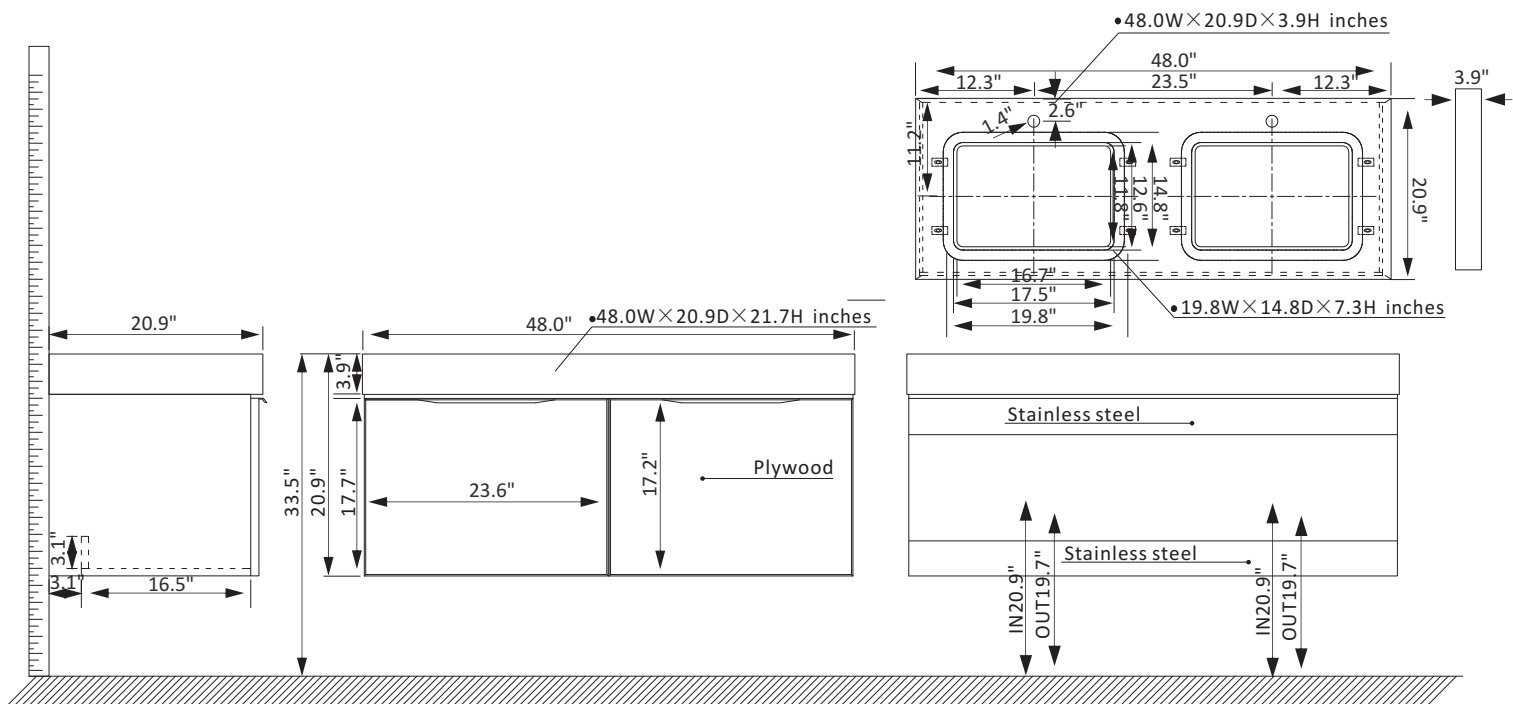

Vinnova Alicante Vanity Collection 701448M-MG-SMB-NM

Features

- Rugged stainless-steel cabinet construction with solid wood surface.
- Available in Classic Blue or Elegant Grey finish to complement your décor.
- Snow mountain-white stone top with beautiful natural veining.
- 2 soft-close, Superior quality hardware with large capacity wall with guardrail drawers to hold towels and toiletries.
- Brushed gold-finish hardware lends a touch of style and opulence.
- White rectangular ceramic undermount sink with overflow included.
- Pre-drilled and designed for easy plumbing and faucet installation.

* Does not include faucet, drain assembly, P-trap or backsplash

VINNOVA
FASHION BATHROOM LIFE